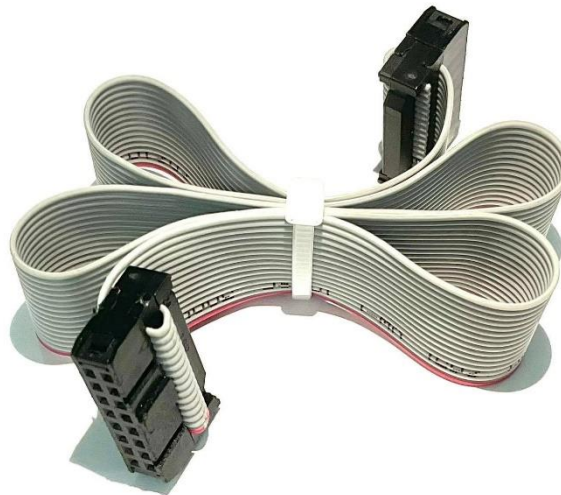

CBG03G

TECHNICAL GUIDE

I. Specifications

Parameter	Value
Number of connectors	2
Connector's type	2x8 pin; Female
Number of poles	16
Cable's length	60 cm

II. Suitable coffee machine

CBG03G is utilized by various coffee machine brands that using cable with the same connector type. Below is a list of several popular ones that work with it.

Manufacturer	Model
Tifatech	HTCLG
Tifatech	HTCGS, HTCLS-LT (LED display for La Tifaleno series)
Expobar	G10 Compact/Monroc/New Elegan/Onyx/Zircon/Megacrem Compact, ...
La Nuova Era	CO-05/CO-02A/CO-03, ...
Cime	CMA Plus 4 you
Bezzera	B2016/Woody/Bz16
BFC	DELUX-2-3-4GR, IMOLA-2-3-4GR, LIRA-1GR, LIRA-2-3-4GR, MARANELLO-2-3-4GR
Astoria	Tanya SAE 2
Reneka	Viva series (1GR, 2GR, 3GR)/Life 1 Group/XL Pallas/LC 1 Group