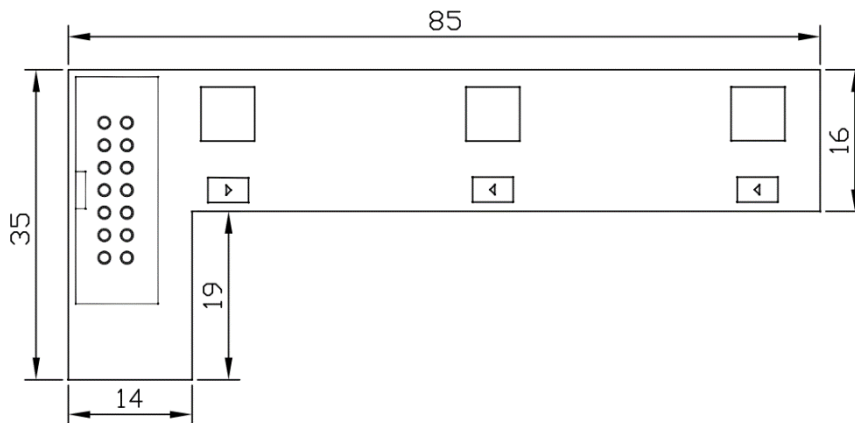

## TECHNICAL DATA

**I. Specifications**

**1. Dimensions (mm)**

**2. Others**

Parameter	Value
Number of buttons	3
Number of connectors	1
Connector's type	2x7 pin; Male
Number of poles	14

**II. Suitable coffee machine**