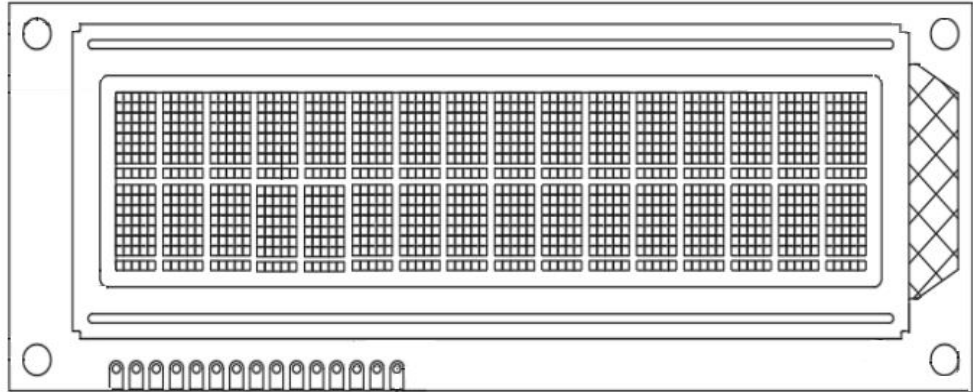

LDG15B

USER MANUAL

*** CONTENT ***

I. Overview.....	1
II. Specifications.....	1
1. Display specifications	1
2. Dimensions.....	1
3. Terminal functions.....	2
4. Maximum ratings.....	2
III. Accesory (<i>Apply for some coffee machine models</i>)	3
IV. Suitable machines.....	3