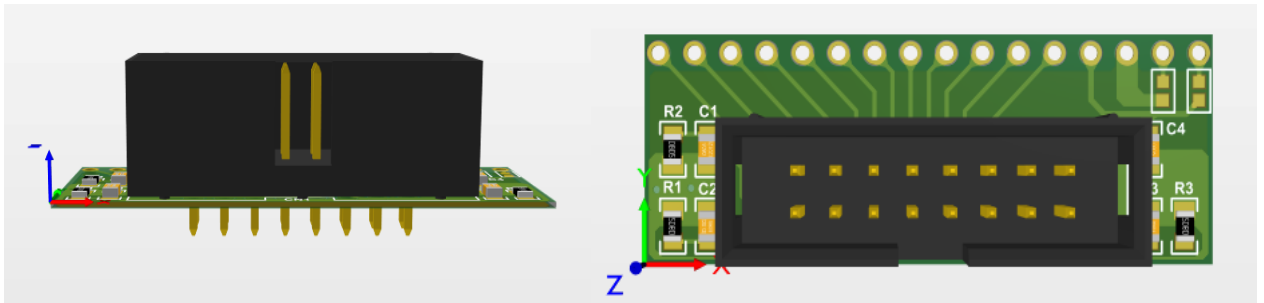

### 3. Terminal functions

Pin No	Name	Description
1	VSS	0V (Ground)
2	VDD	Positive power supply +5V
3	V0	LCD contrast adjustment
4	RS	Register selection: RS=HIGH: Data RS=LOW: Command
5	R/W	Read/Write control: R/W=HIGH: Read mode selected R/W=LOW: Write mode selected
6	E	Data enable
7	DB0	Bi-directional data bus
:		
14	DB7	
15	BLA	Backlight positive supply
16	BLK	Backlight negative supply

### 4. Maximum ratings

Item	Symbol	Min	Max	Unit
Supply voltage	VDD	0	7	V
Operating temperature	Top	0	50	°C
Storage temperature	Tstg	-20	60	°C

**III. Accessory (*Apply for some coffee machine models*)**

It's necessary to have an auxiliary circuit that is illustrated in the following images for a proper connection between the control board and LDG15B screen.