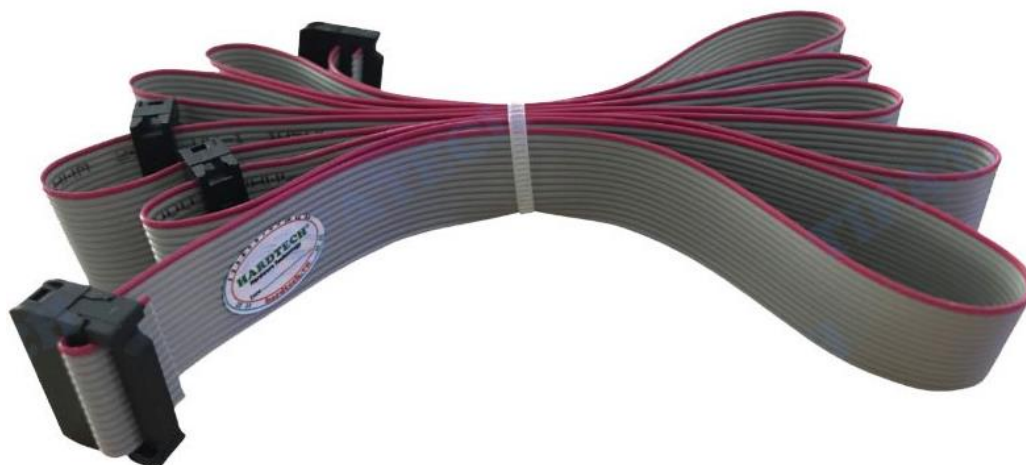

CBN

TECHNICAL DATA

I. Specifications

Parameter	Value
Number of connectors	3
Connector's type	2x7 pin; Female
Number of poles	14
Cable's length	136 cm

II. Suitable coffee machine

Manufacturer	Model
Nuova Simonelli	Nuova Simonelli Appia II 2 Group